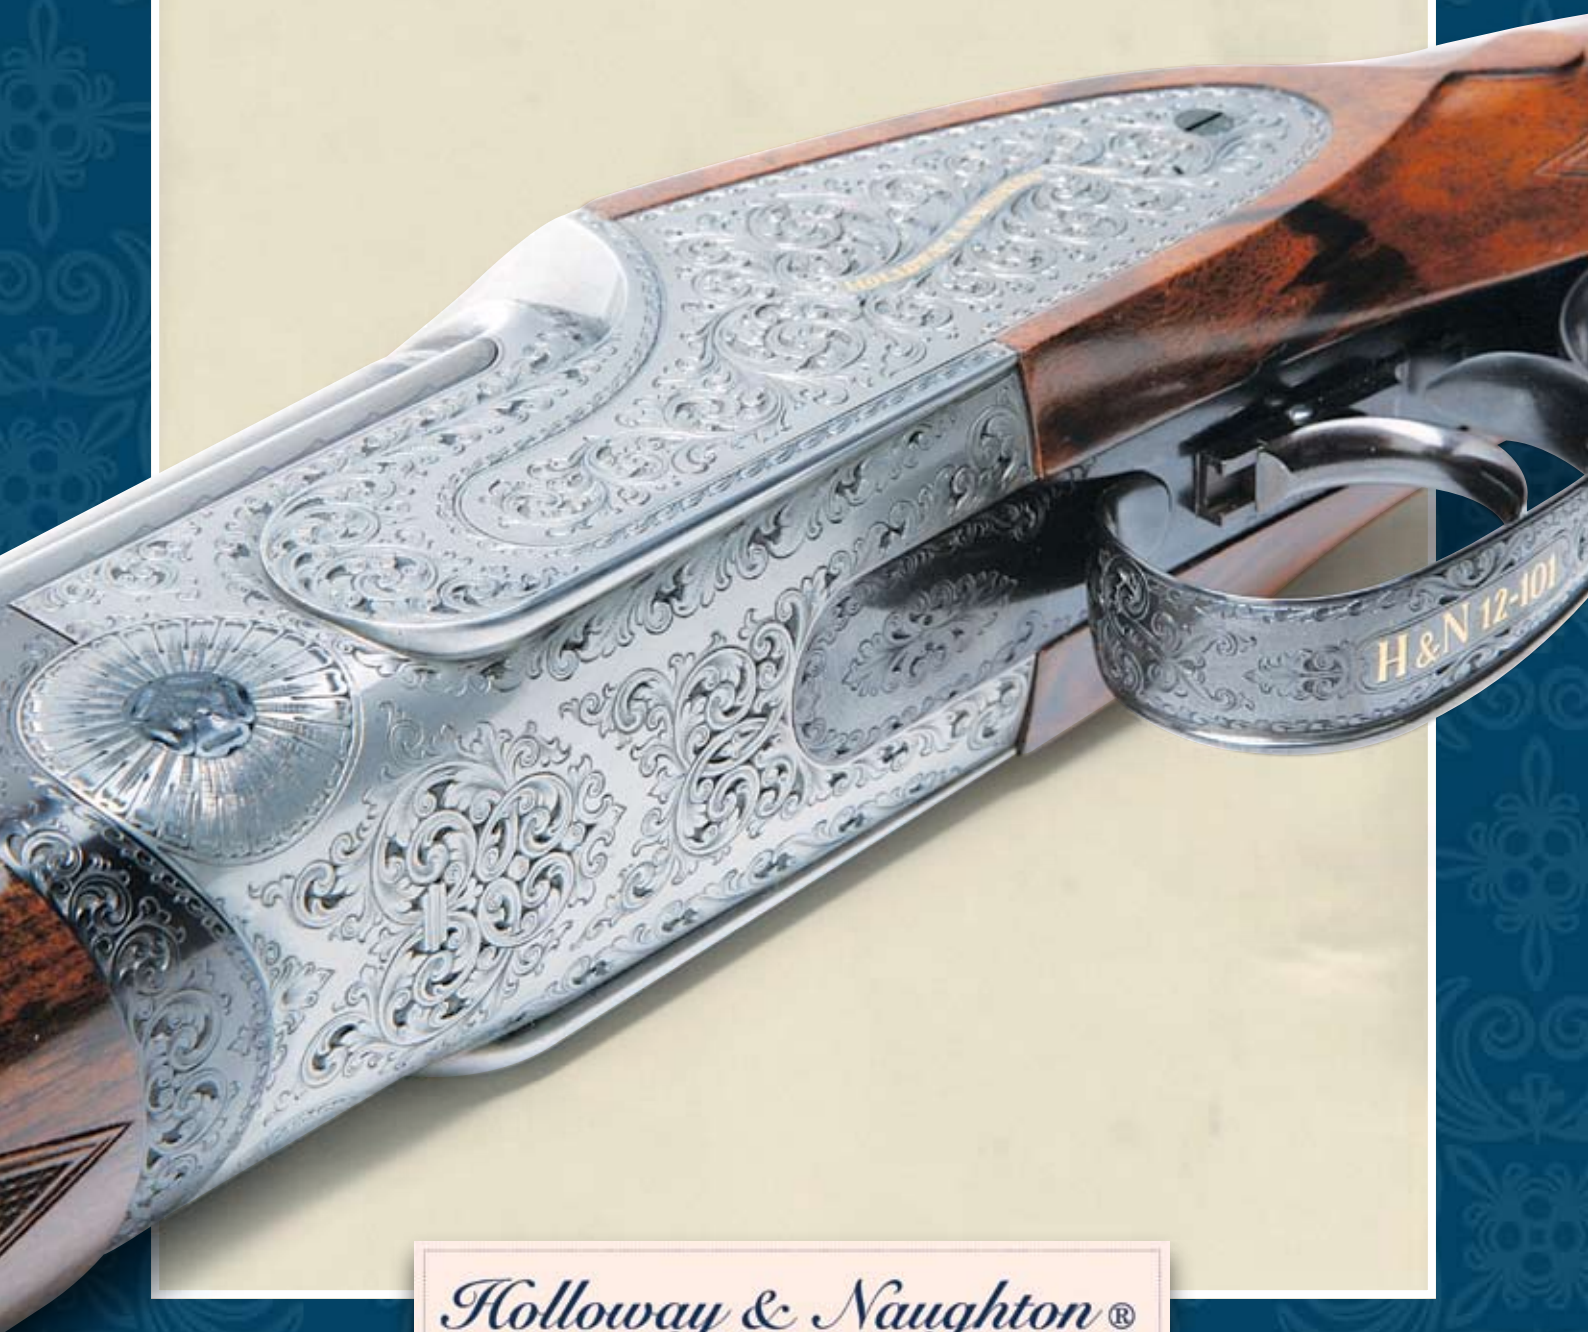

The New
Britannia
Shotgun Range

Holloway & Naughton®
GUNMAKERS

Handcrafted English shotguns since 1909

No longer in search of excellence; it's here today!